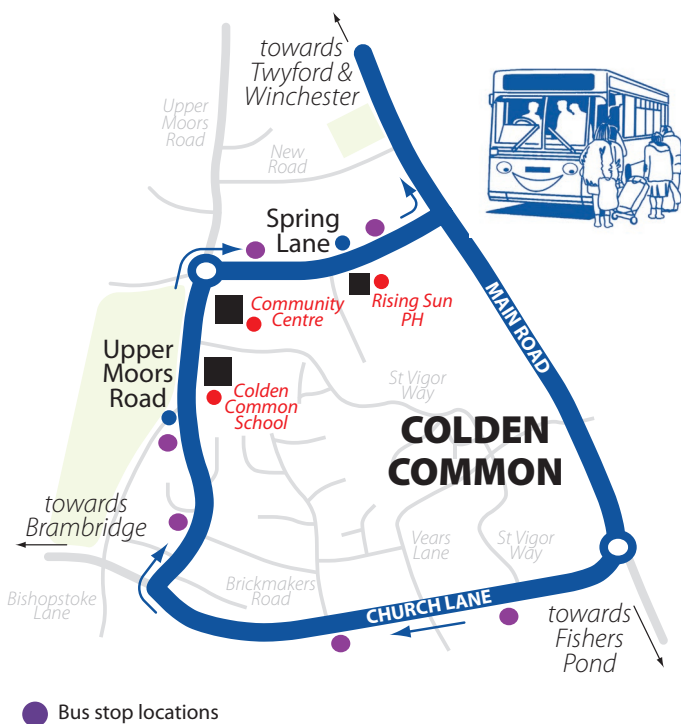

Services T1, T2 and T3 are FREE buses and operated by First Hampshire & Dorset. All passengers are requested to signal clearly at bus stops to the driver.

Alresford - Itchen Stoke - Tesco Winchester

via Itchen Abbas & Avington

T2

Tuesdays only

Alresford, New Farm Rd/Jesty Road	1000	1315	↑
Sun Lane, Sun Hill Crescent	1004	1311	
Alresford, Jesty Road	1008	1307	
Itchen Stoke, Church	1014	1301	
Itchen Abbas, Trout Inn	1017	1258	
Avington	1021	1254	
Easton	1025	1250	
TESCO Winchester arr	1035	-	↓
TESCO Winchester dep	-	1240	

Crawley - Sparsholt - Littleton - Harestock - Tesco Winchester

via Itchen Abbas

T3

Tuesdays only

Crawley, Hacks Lane	1205	1422	↑
Sparsholt, Woodman Close	1215	1412	
Sparsholt Church	1217	1410	
Littleton, North Drive	1222	1405	
Harestock, March Hare	1227	1400	
TESCO Winchester arr	1237	-	↓
TESCO Winchester dep	-	1350	